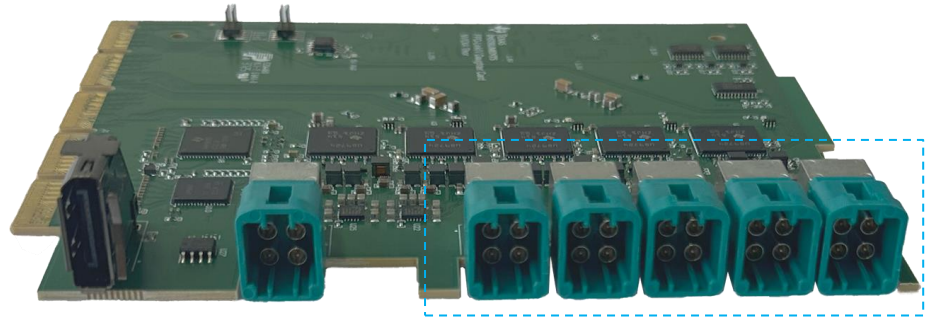

## TECHNICAL FEATURES

- Compatible with Nvidia Drive Thor platform
- Supports up to  $18 \times$  FPD-Link IV cameras and  $2 \times$  DisplayPort device
- FPD-Link IV FAKRA Cameras DeSerializer:  $5 \times$  TI DS90UB9724
- 4K DisplayPort/eDP to FPD-Link III/ IV Bridge Serializer With HDCP:
  - $1 \times$  TI DS90HH983
  - $1 \times$  TI DS90UH983
- Weight:  $\sim 128$  g
- Part#: LI-THOR-ADPT-FPD4-18CAM

## MINI Quad FAKRA Connector To Cameras Interface

- Part#: 1206161400
- Number of Positions: 4