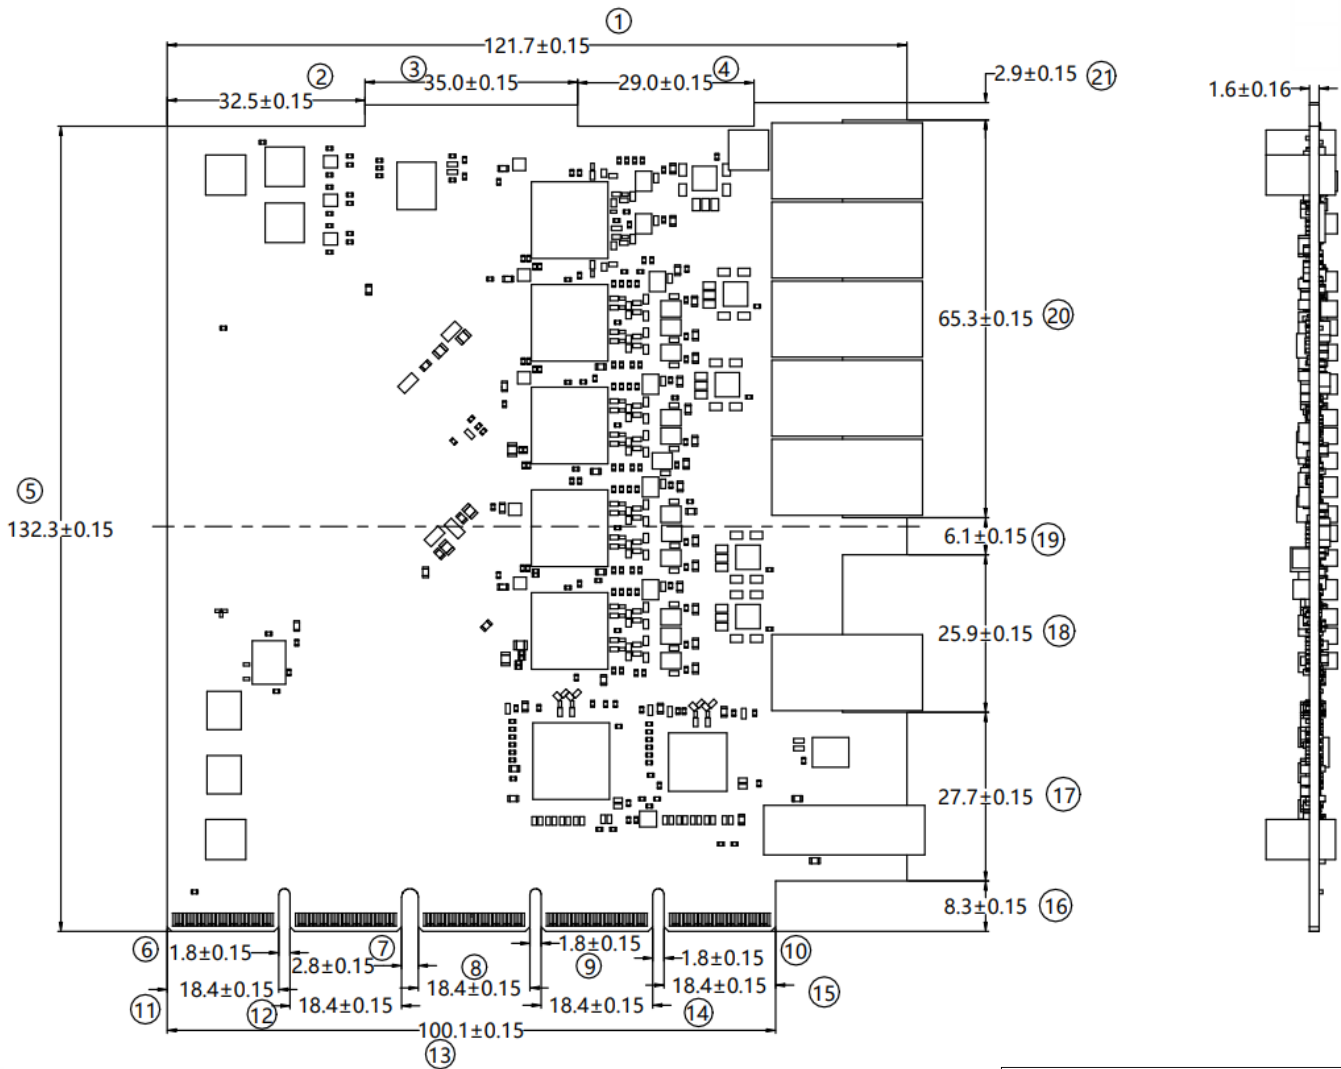

## TECHNICAL FEATURES

- Compatible with Nvidia Drive Thor platform
- Supports up to  $18 \times$  FPD-Link IV cameras and  $2 \times$  DisplayPort device
- FPD-Link IV FAKRA Cameras DeSerializer:  $5 \times$  TI DS90UB9724
- 4K DisplayPort/eDP to FPD-Link III/ IV Bridge Serializer With HDCP:
  - $1 \times$  TI DS90HH983
  - $1 \times$  TI DS90UH983
- Weight:  $\sim 128$  g
- Part#: LI-THOR-ADPT-FPD4-18CAM

# DIMENSIONS

## NOTE:

- Other unmarked tolerances refer to the tolerance table.
- ⊗ marked are important sizes.
- All materials are compliant with RoHS requirements.
- Unit: mm

TOLERANCE TABLE					
LENGTH TOLERANCE		CHAMFER TOLERANCE		ANGLE TOLERANCE	
Size X	Tolerance	Size X	Tolerance	Size X	Tolerance
0.5 < X ≤ 3	±0.1	0.5 < X ≤ 3	±0.2	X ≤ 10	±1°
3 < X ≤ 6	±0.1	3 < X ≤ 6	±0.5	10 < X ≤ 50	±30'
6 < X ≤ 30	±0.2	6 < X ≤ 30	±1	50 < X ≤ 120	±20'
30 < X ≤ 120	±0.3	X > 30	±2	120 < X ≤ 400	±10'
120 < X ≤ 400	±0.5			X > 400	±5°
400 < X ≤ 1000	±0.8				
X > 1000	±1.2				