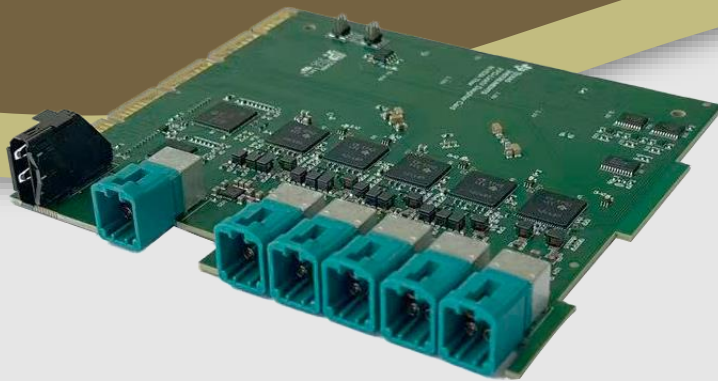

LEOPARD
IMAGING

LI-THOR-ADPT-FPD4-18CAM

Address:

910 Auburn Ct
Fremont, CA 94538
USA

Phone:

+1 (408)263-0988

Fax:

+1 (408)217-1960

Sales:

sales@leopardimaging.com

Support:

support@leopardimaging.com