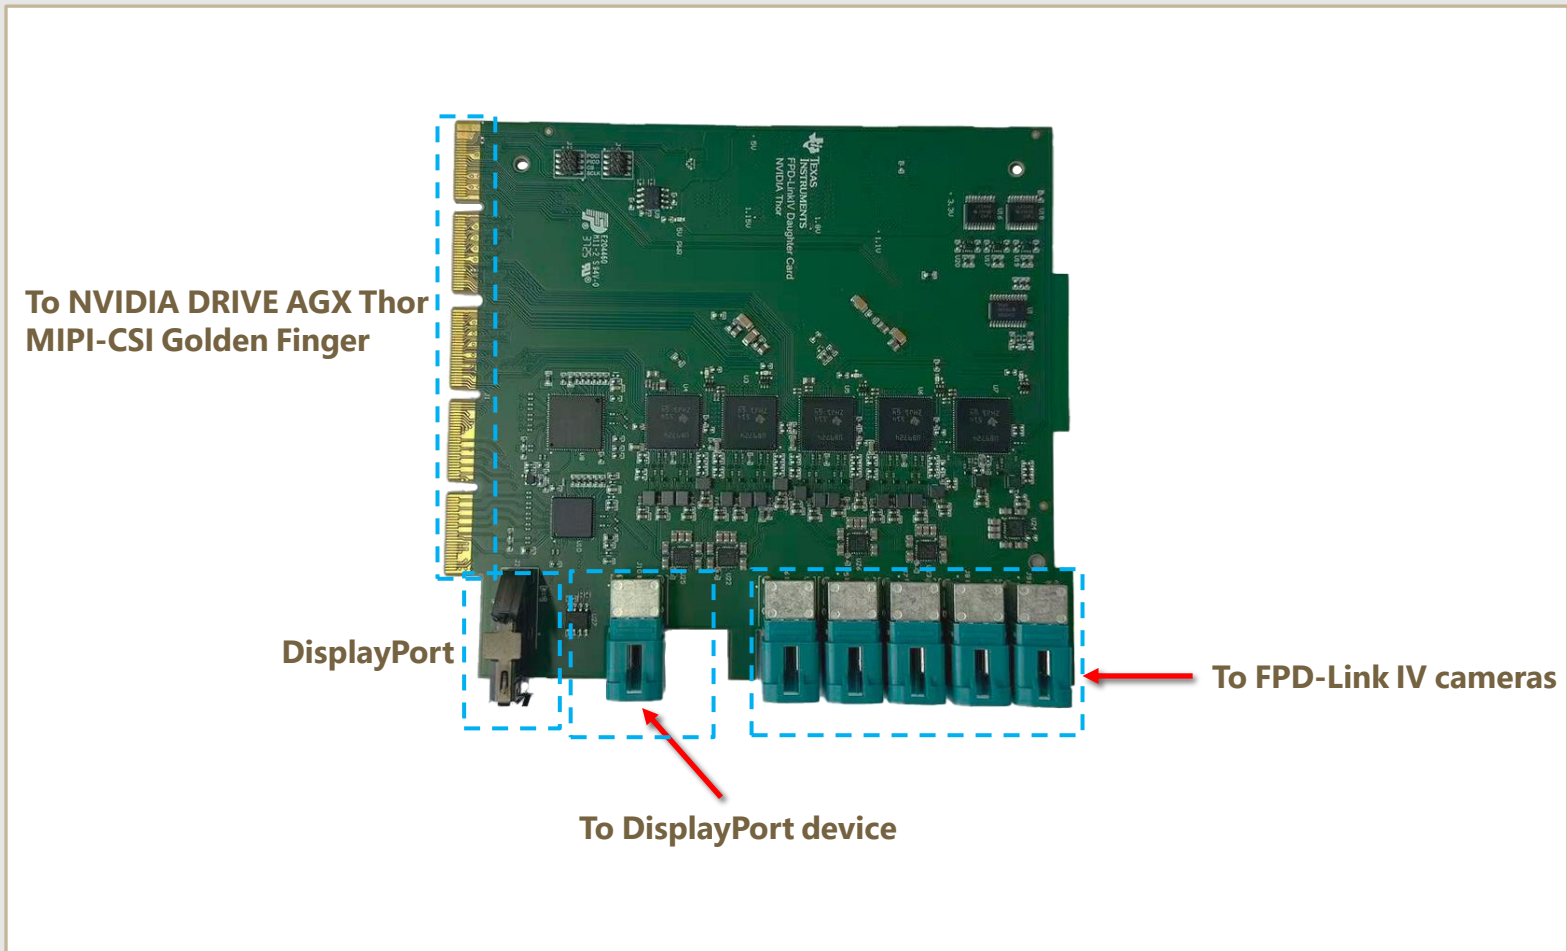

**LEOPARD**  
IMAGING

## TECHNICAL FEATURES

- Compatible with Nvidia Drive Thor platform
- Supports up to  $18 \times$  FPD-Link IV cameras and  $2 \times$  DisplayPort device
- FPD-Link IV FAKRA Cameras DeSerializer:  $5 \times$  TI DS90UB9724
- 4K DisplayPort/eDP to FPD-Link III/ IV Bridge Serializer With HDCP:
  - $1 \times$  TI DS90HH983
  - $1 \times$  TI DS90UH983
- Weight:  $\sim 128$  g
- Part#: LI-THOR-ADPT-FPD4-18CAM