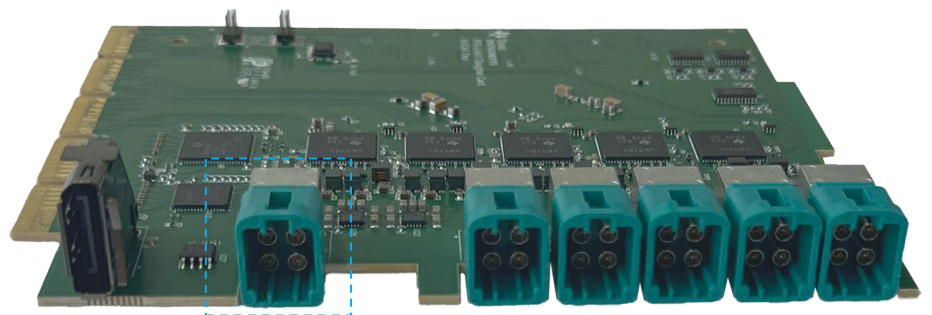

## TECHNICAL FEATURES

- Compatible with Nvidia Drive Thor platform
- Supports up to  $18 \times$  FPD-Link IV cameras and  $2 \times$  DisplayPort device
- FPD-Link IV FAKRA Cameras DeSerializer:  $5 \times$  TI DS90UB9724
- 4K DisplayPort/eDP to FPD-Link III/ IV Bridge Serializer With HDCP:
  - $1 \times$  TI DS90HH983
  - $1 \times$  TI DS90UH983
- Weight:  $\sim 128$  g
- Part#: LI-THOR-ADPT-FPD4-18CAM

## MINI Quad FAKRA Connector To Cameras Interface

- Part#: 1206161400
- Number of Positions: 4

## MINI Quad FAKRA Connector To DisplayPort Interface

- Part#: 1206161400
- Number of Positions: 4