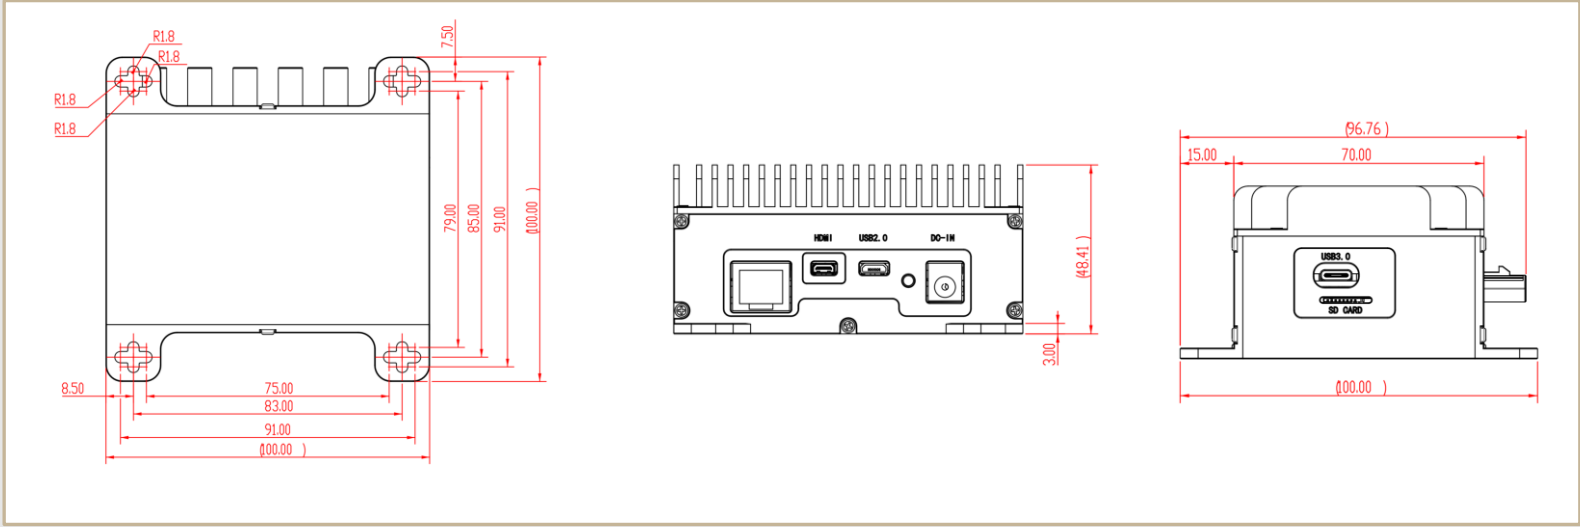

INTERFACES

- 6 GMSL2 interfaces
- 1 Micro SD card interface
- 1 Micro HDMI connector
- 1 Power socket (DC 12V)
- 1 RJ45 Ethernet connector
- 1 USB 3.0 Type-C interface
- 1 USB 2.0 micro B interface
- 1 M.2 PCIe port
- REC, RST and PWR buttons included

DIMENSIONS

BOM

#	Items	QTY
1	LI-XNX-BOX-GMSL2	1
2	LI-PS12-02 power adapter	1
3	USB 2.0 Type A - Micro B cable	1

● REVISION HISTORY

Revision	Description	Release date
1.0	First Release	09. Aug. 2020
1.1	Add more spec information	13. Sep. 2020